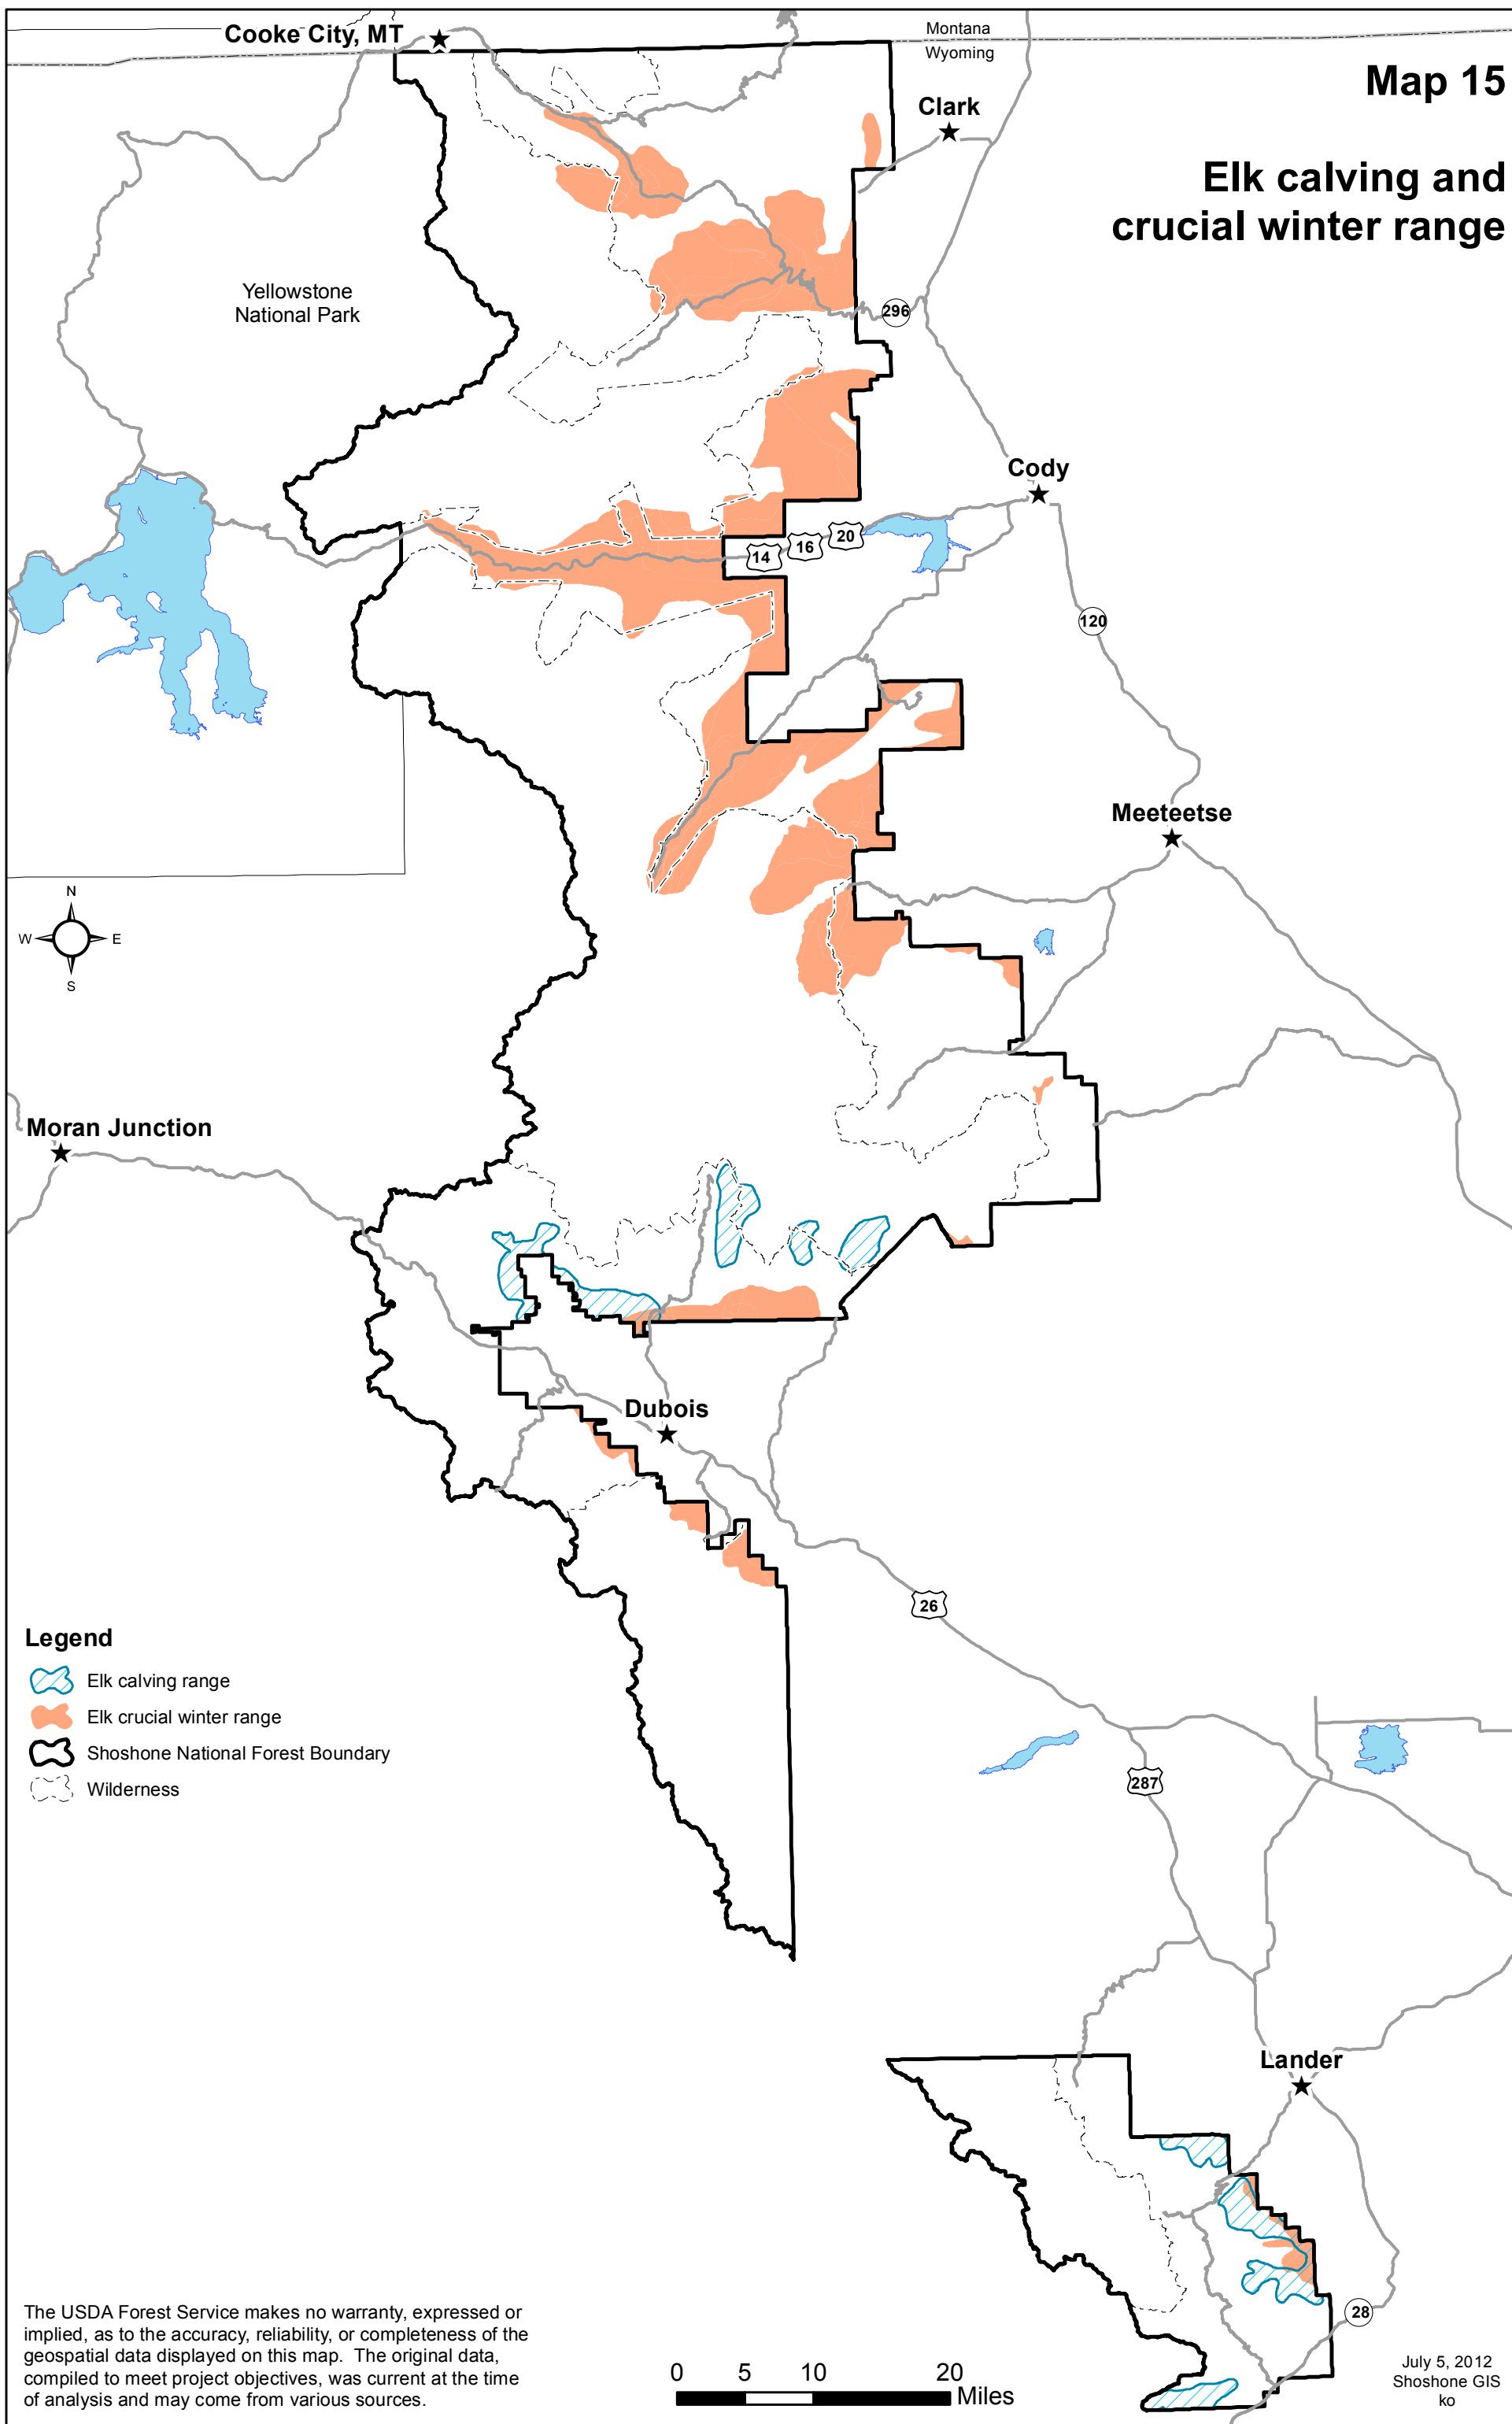

Elk calving and crucial winter range

Legend

- Elk calving range
- Elk crucial winter range
- Shoshone National Forest Boundary
- Wilderness

The USDA Forest Service makes no warranty, expressed or implied, as to the accuracy, reliability, or completeness of the geospatial data displayed on this map. The original data, compiled to meet project objectives, was current at the time of analysis and may come from various sources.

0 5 10 20 Miles

July 5, 2012
Shoshone GIS
ko