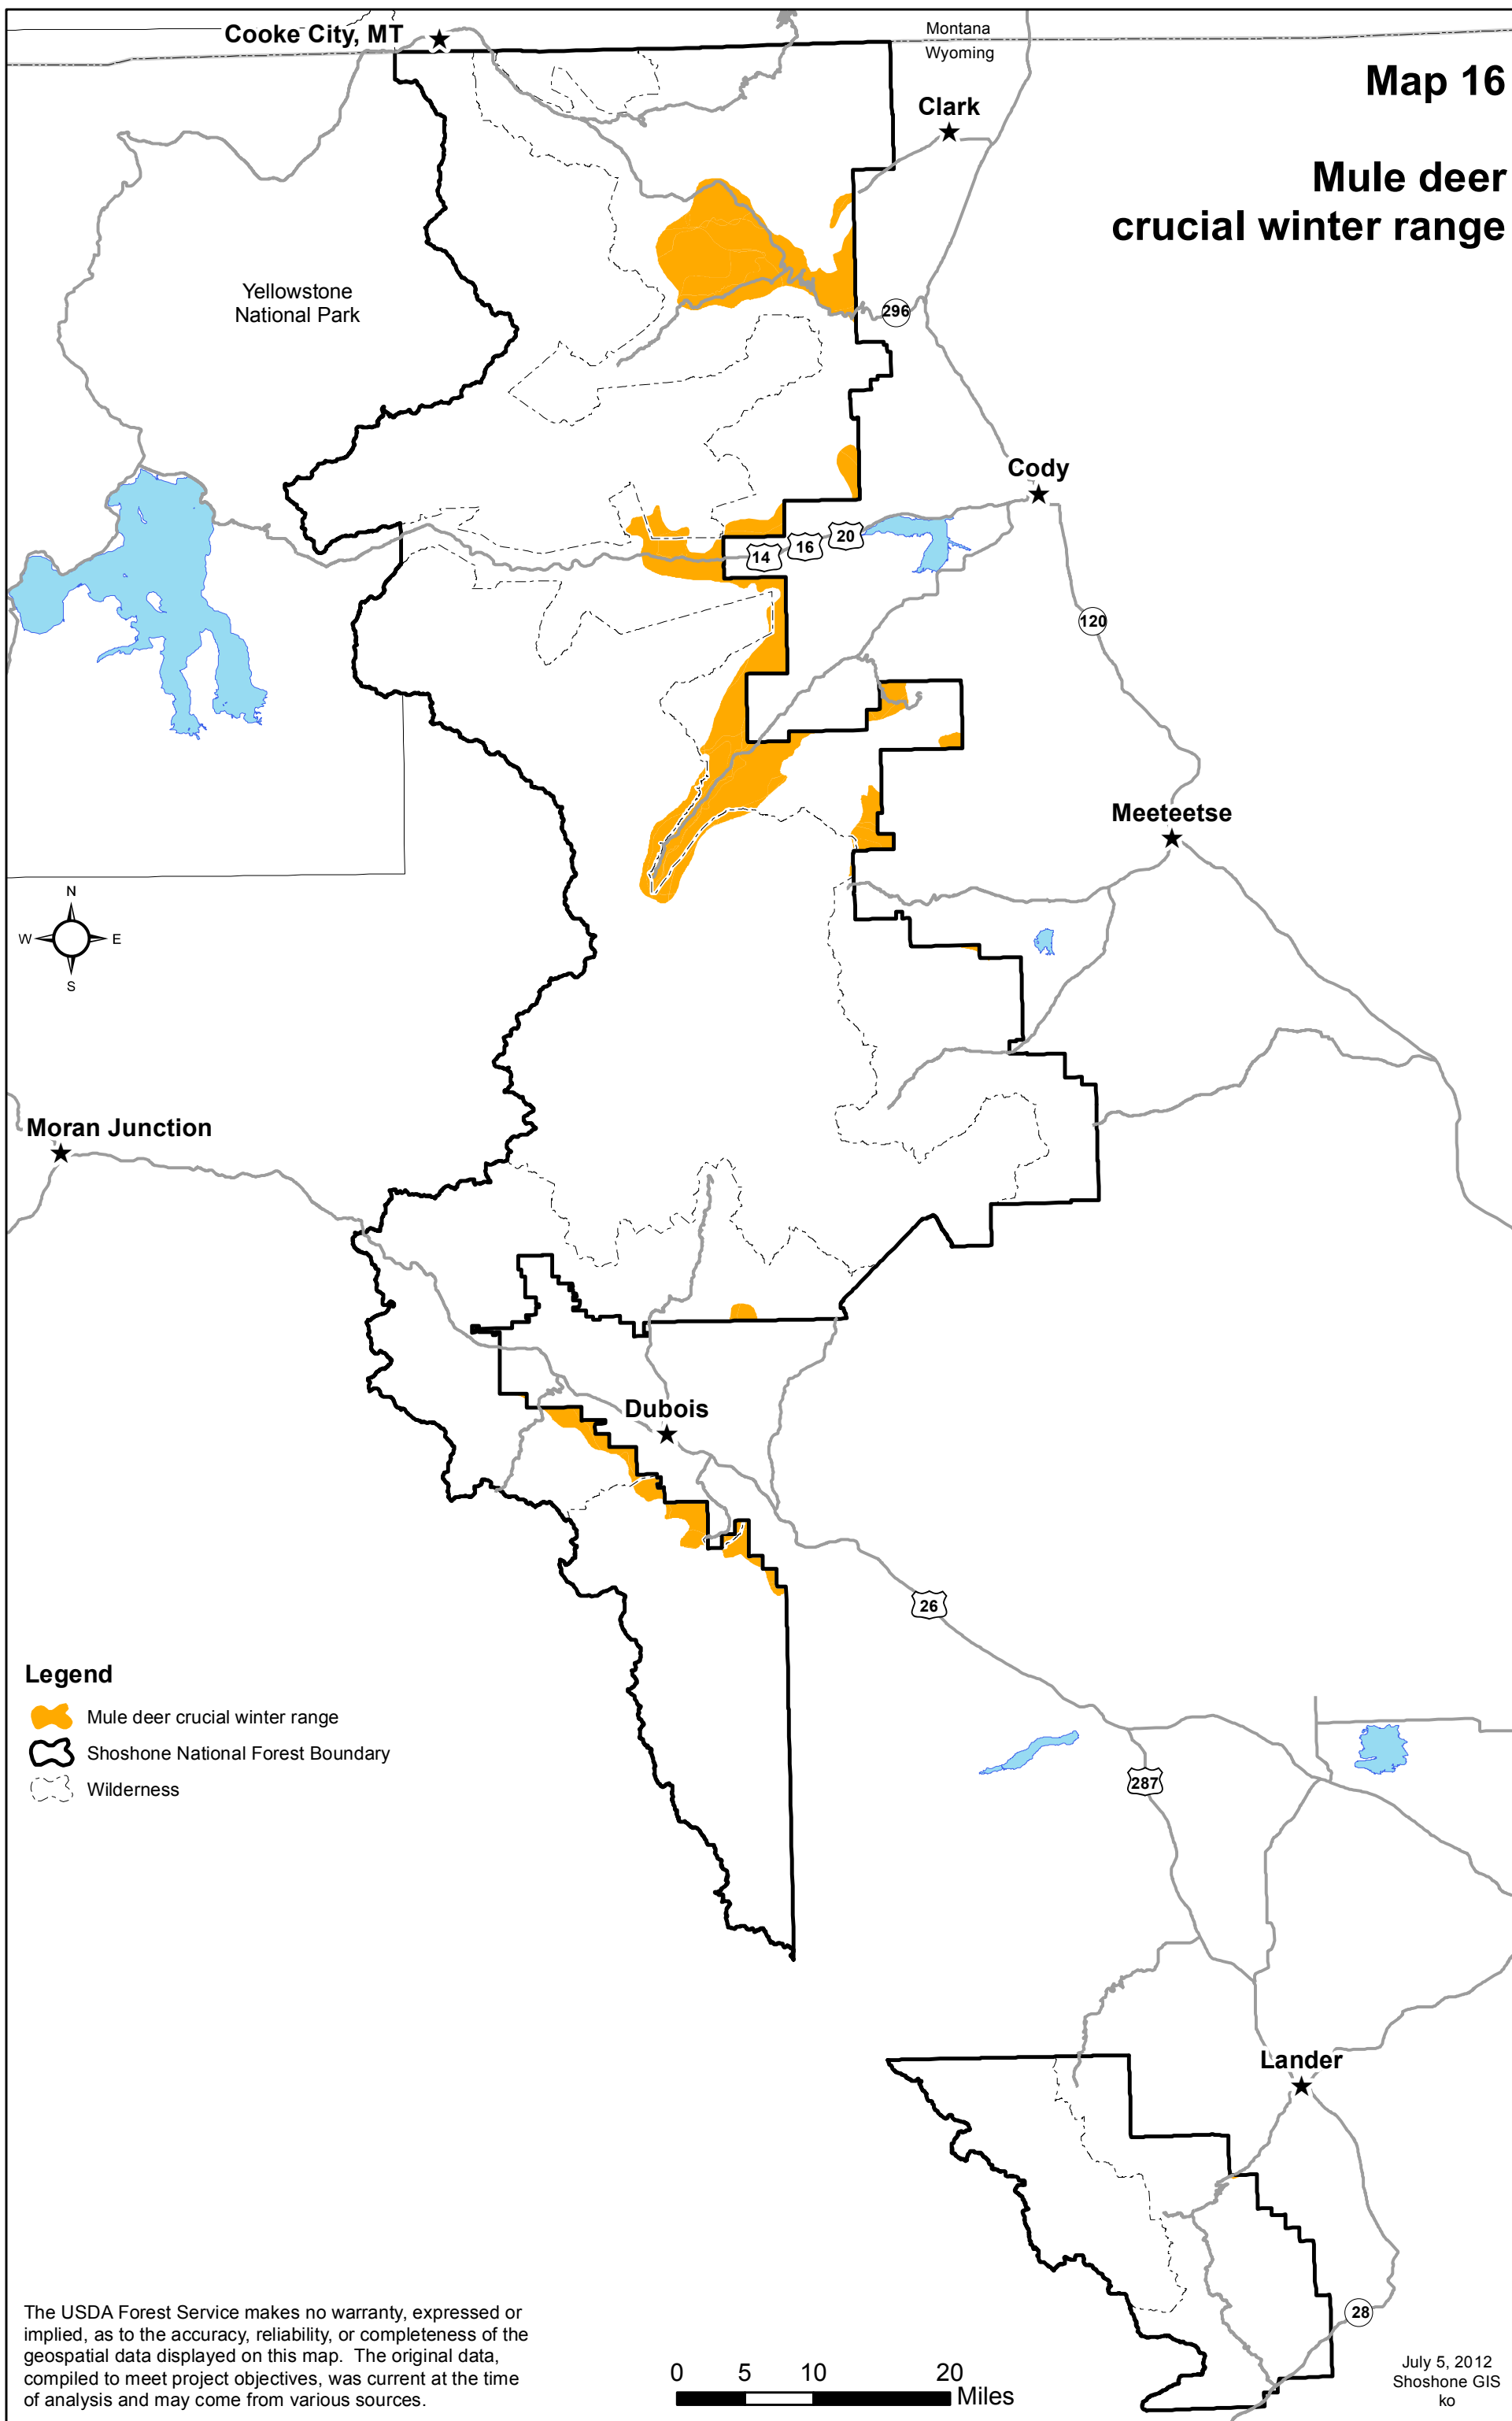

# Mule deer crucial winter range

**Legend**

- Mule deer crucial winter range
- Shoshone National Forest Boundary
- Wilderness

The USDA Forest Service makes no warranty, expressed or implied, as to the accuracy, reliability, or completeness of the geospatial data displayed on this map. The original data, compiled to meet project objectives, was current at the time of analysis and may come from various sources.

0 5 10 20 Miles

July 5, 2012  
Shoshone GIS  
ko