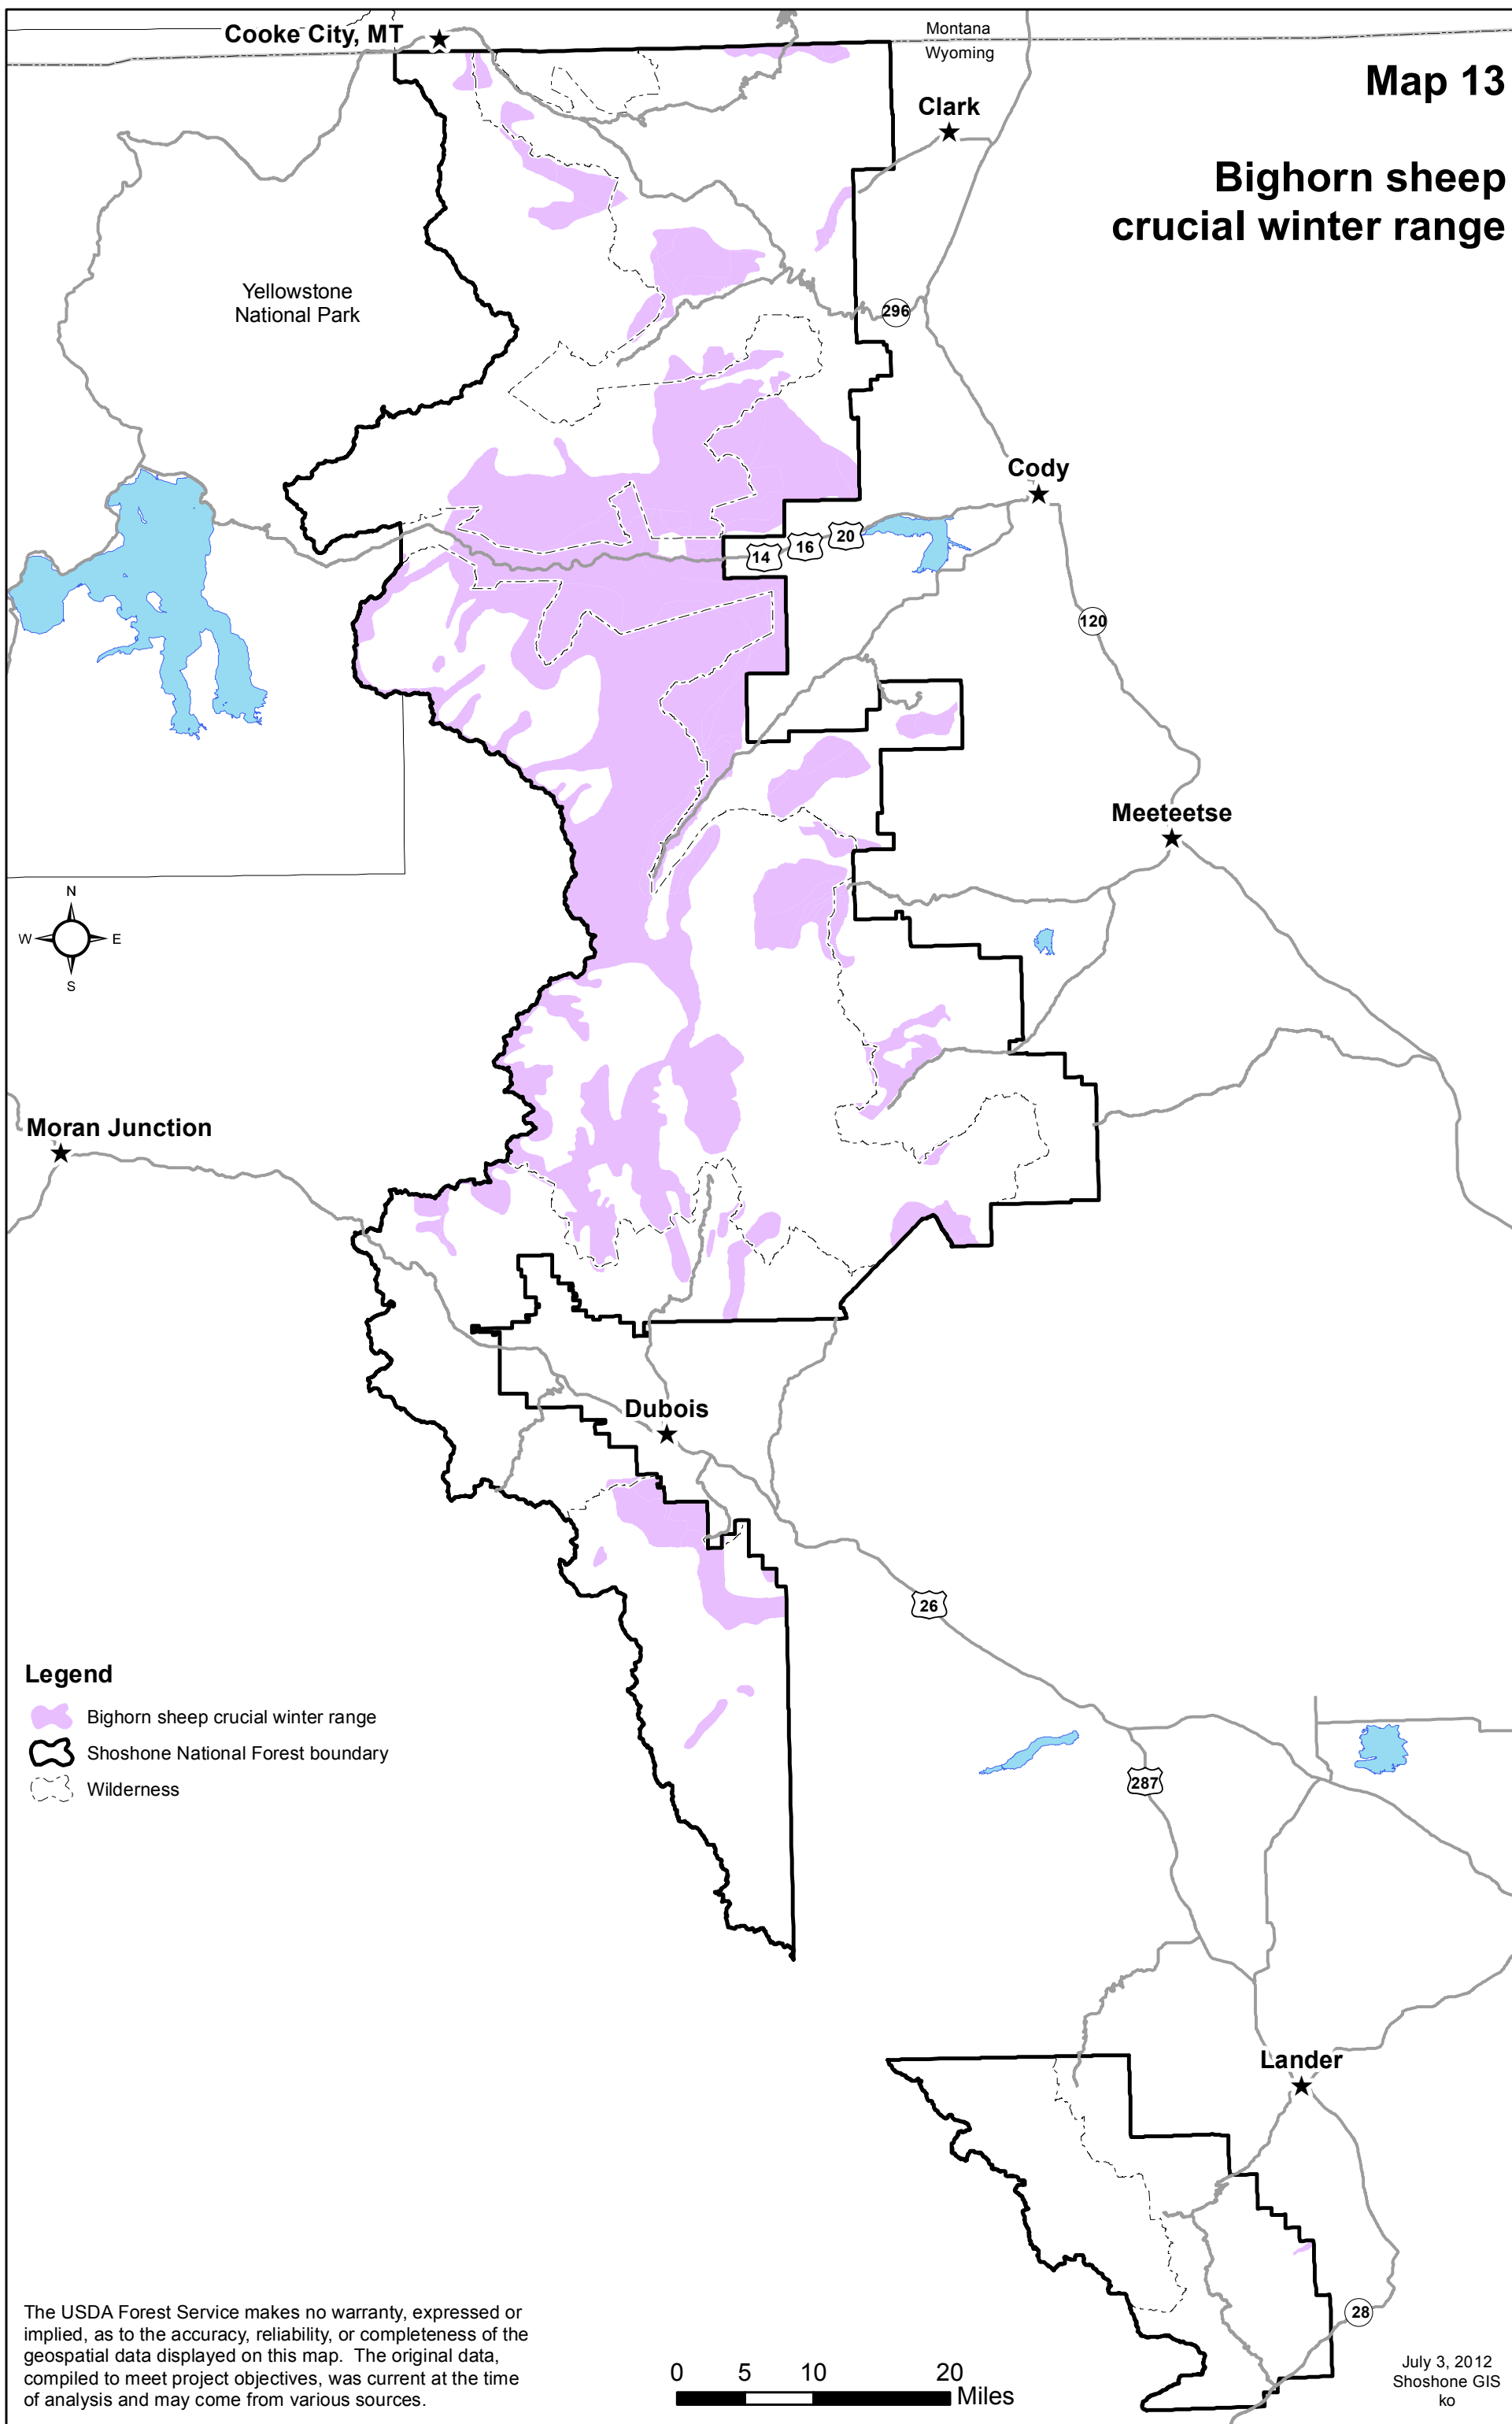

Bighorn sheep crucial winter range

Legend

- Bighorn sheep crucial winter range
- Shoshone National Forest boundary
- Wilderness

The USDA Forest Service makes no warranty, expressed or implied, as to the accuracy, reliability, or completeness of the geospatial data displayed on this map. The original data, compiled to meet project objectives, was current at the time of analysis and may come from various sources.

0 5 10 20 Miles

July 3, 2012
Shoshone GIS
ko